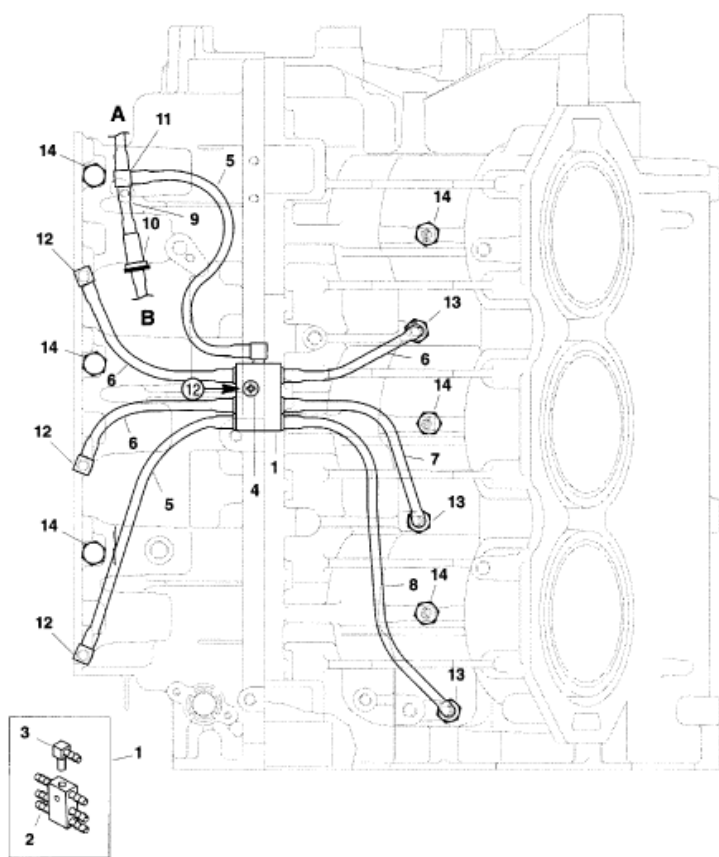

Parts List

Ref	Class	Part	Description	Qty	Comment	Footnote
1		827210A 1	MANIFOLD-BLEED SYSTEM	1		2
2	21	42623 1	CHECK VALVE	6		4,2
3	22	15133	ELBOW	1		2
4	10	92051	SCREW (10-16 X 3/4 IN.)	1		2
5	32	99130122	TUBING (9 IN.)	2		2
6	32	99130122	TUBING (5-1/4 IN.)	3		2
7	32	99130122	TUBING (7 IN.)	1		2
8	32	99130122	TUBING (11 IN.)	1		2
9	32	99126 88	TUBING (1-3/4 IN.)	1		2
10	35	18206	FUEL FILTER	1		2
11	22	827200	TEE FITTING	1		2
12	22	76843	FITTING	3	(REF. # 11 ON "CYLINDER BLOC	2
13	22	824502 1	CONNECTOR	3	(REF. # 8 ON "CYLINDER BLOC	2
14	22	827201	PIPE PLUG	6	(REF. # 31 ON "CYLINDER BLOC	2
-		<a href="#">809794A97</a>	POWERHEAD	1		

A = CONTINUED ON STARBOARD SIDE    B = TO VAPOR SEPARATOR